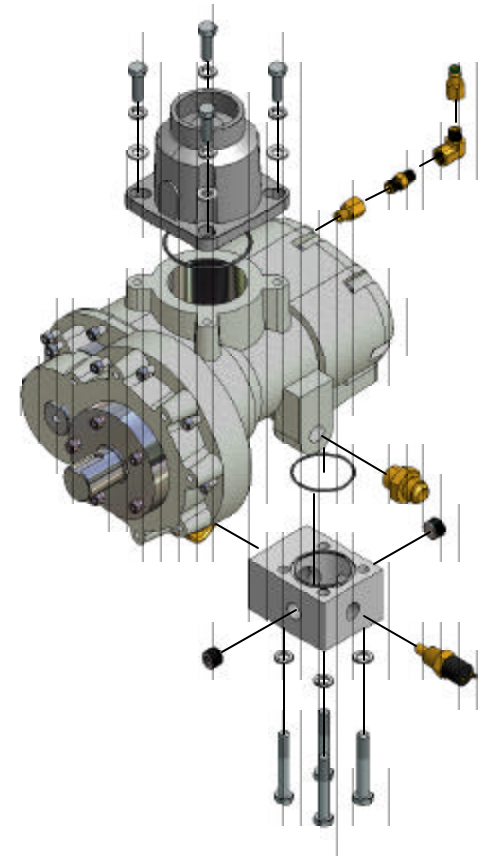

BOSS ROTARY SCREW GAS BOOSTER KITS

COOLER & PARTS

SUMP TANK & PARTS

COMPRESSOR & PARTS