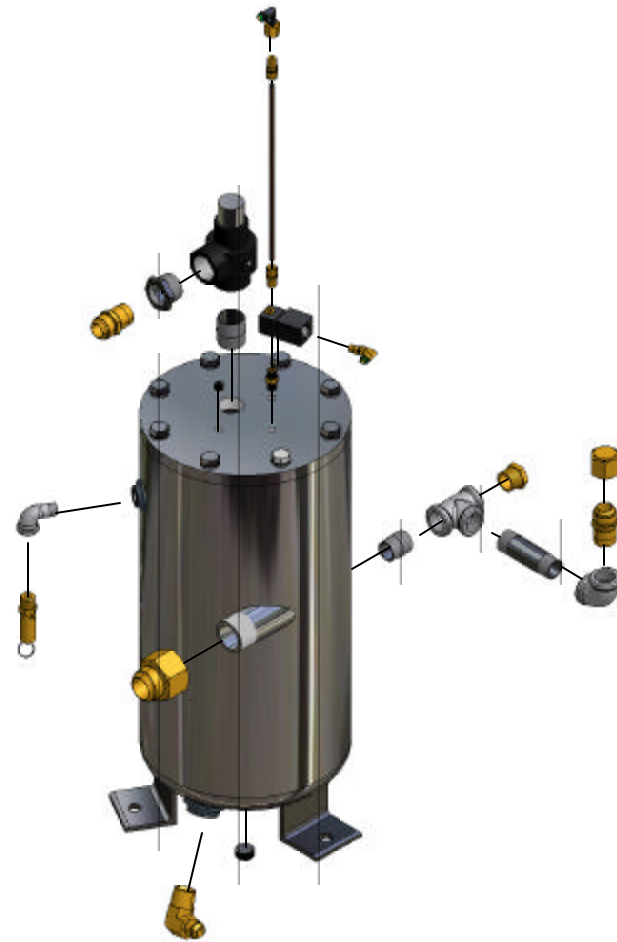

BOSS ROTARY SCREW GAS BOOSTER KITS

COOLER & PARTS

SUMP TANK & PARTS

COMPRESSOR & PARTS